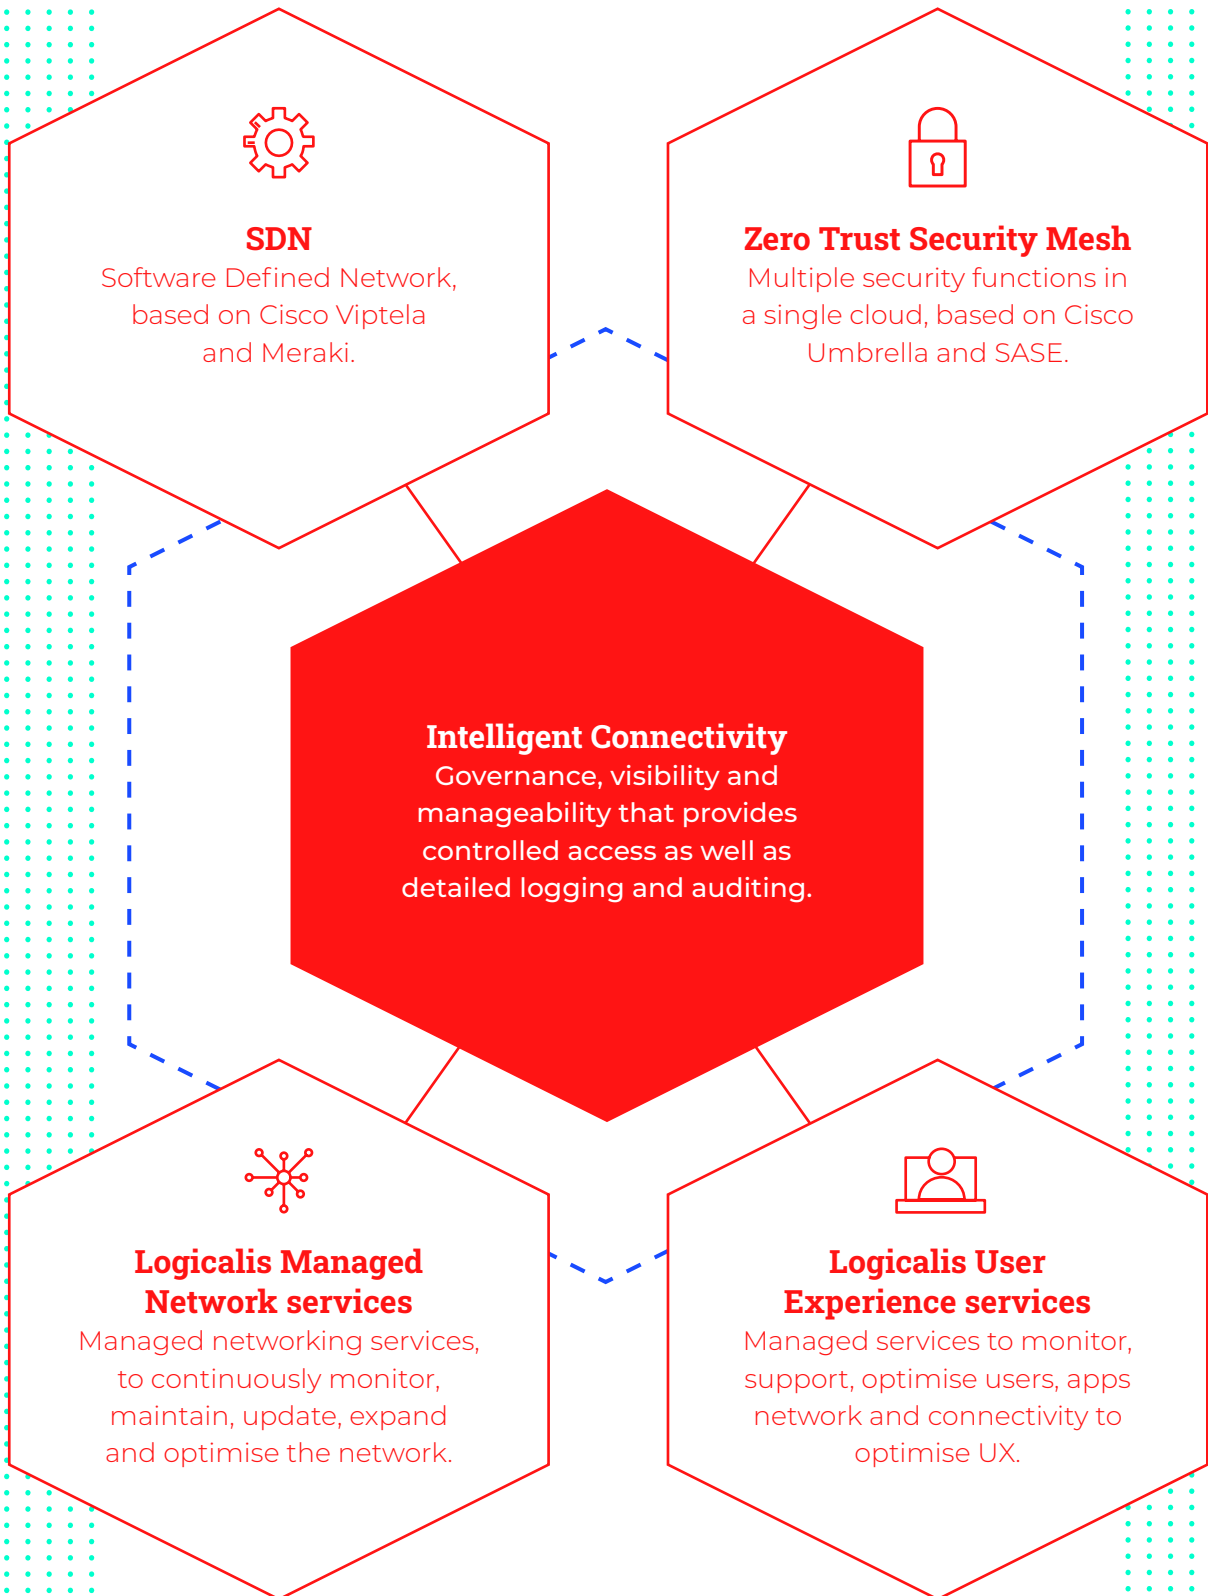

## Predictable user experience

We enable intelligent predictive analysis of your network traffic utilising best of breed AI to provide real-time insights into connectivity and app performance. This allows for proactive management and reliable user experience.

## Sustainability by design

Our solution enables businesses to digitalize and dematerialize their core IT solutions, measurably reduce their carbon footprint. Our solution allows technology to become a key contributor to your sustainability initiatives.

# Solution building blocks

Intelligent Connectivity is a SASE-based managed offering that delivers access and zero-trust security from edge to edge, with real-time insights into network, connectivity and application performance – all managed by a trusted expert.